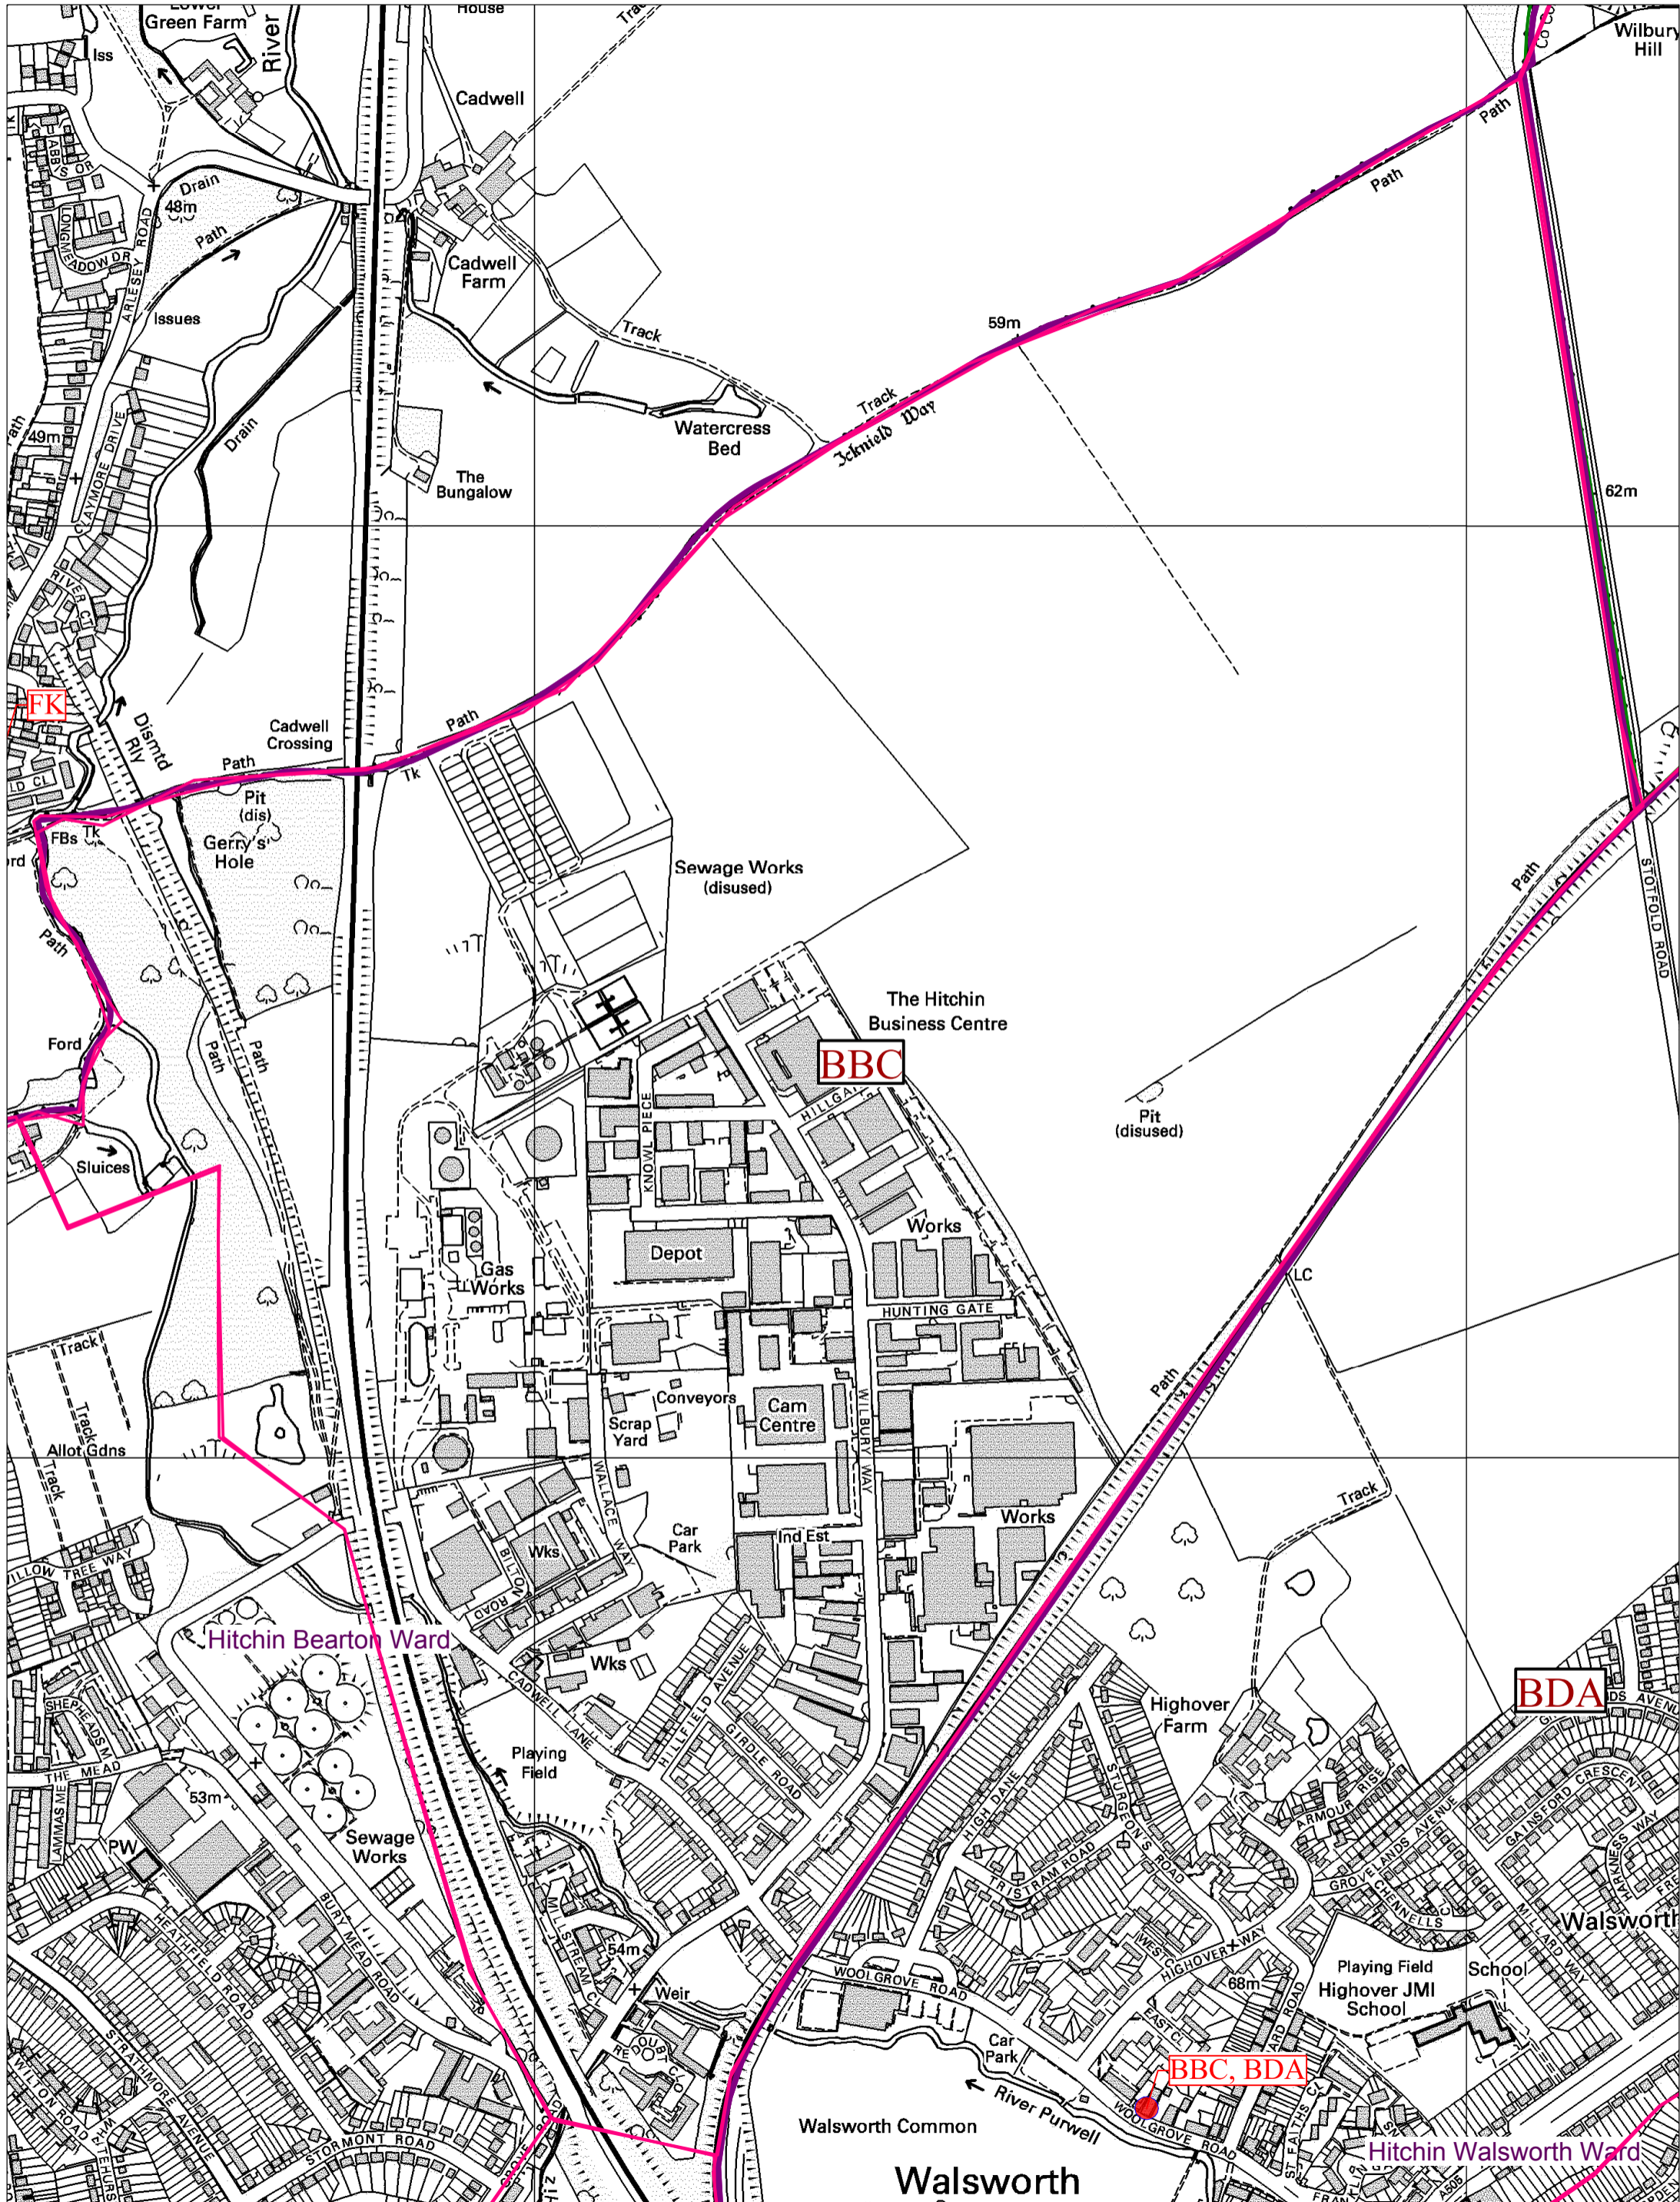

## Polling Area - BBC - Hitchin Bearton

Scale: 1:?  
Date: 23:10:13